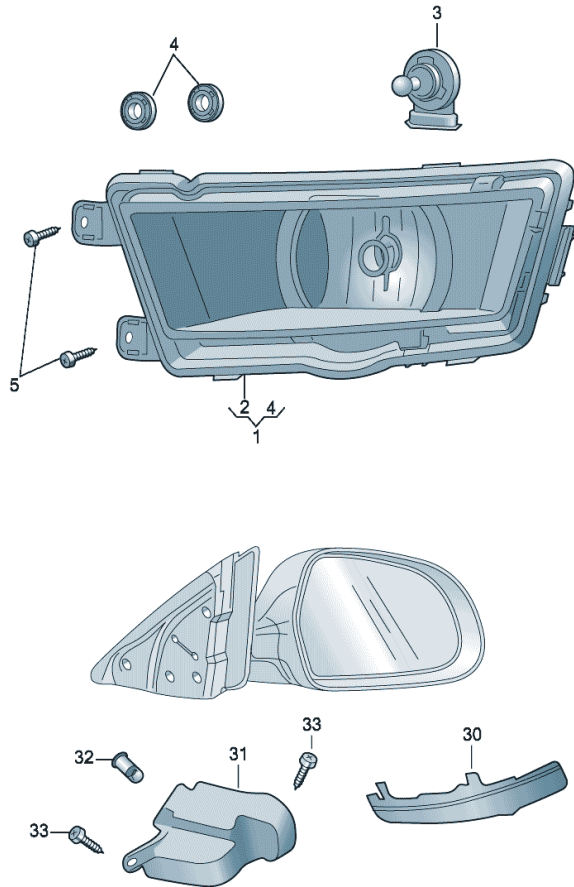

Model	Year	MG	SG	Illustration	Restrictions	UPD	21:07	05.02.2014		ETKA
OCT	2015	9	41	941-040	5E-D-000 001 >>	534				

Pos	Part Number	Description	Remark	Qty	Model
		halogen fog lamp =====			
1		assoc. part -> -> -> -> -> ->	POS.2,3		PR-8WB,8WD
2	5E0 941 701	halogen fog lamp without: bulb	left	1	PR-8WB,8WH
(2)	5E0 941 702	halogen fog lamp without: bulb	right	1	PR-8WB,8WH
(2)	5E0 941 701 C	halogen fog lamp without: bulb D >> - 27.05.2013	left	1	PR-8WR,8WS
(2)	5E0 941 701 C	halogen fog lamp without: bulb D - 27.05.2013>>	left	1	PR-8WD,8WE
(2)	5E0 941 702 C	halogen fog lamp without: bulb D >> - 27.05.2013	right	1	PR-8WR,8WS
(2)	5E0 941 702 C	halogen fog lamp without: bulb D - 27.05.2013>>	right	1	PR-8WD,8WE
(2)	5E0 941 701 A	halogen fog lamp without: bulb	left	1	PR-8WB,8WH
(2)	5E0 941 702 A	halogen fog lamp without: bulb	right	1	PR-8WB,8WH
3	N 105 295 01	halogen bulb	H8-12V-35W	2	PR-8WS,8WR, 8WE,8WD
(3)	N 107 875 01	halogen bulb	H16-12V-19W	4	PR-8WB,8WH
4	1Z0 941 131 E	breather assy. D >> - 24.02.2014		4	
(4)	5L0 941 131 A	breather line D - 24.02.2014>>		4	
5	N 104 128 04	hexagon socket head panel bolt	5X16	2	

Model	Year	MG	SG	Illustration	Restrictions	UPD	21:07	05.02.2014	SKODA		ETKA
OCT	2015	9	41	941-040	5E-D-000 001 >>	534					

Pos	Part Number	Description	Remark	Qty	Model	Pos	Part Number	Description	Remark	Qty	Model
		turn signal indicator exterior mirror	side								
30	5E0 949 101	turn signal indicator	left	1							
(30)	5E0 949 102	turn signal indicator	right	1							
31	3T0 945 291	peripheral light exterior mirror housing	left	1							
(31)	3T0 945 292	peripheral light exterior mirror housing	right	1							
32	N 017 753 2	bulb	W5W-12V5W	2	PR-7R7						
(32)	N 017 753 5	bulb 'longlife'	W5W-12V5W	X							
33	N 013 965 11	oval head panel screw	4,2X9,5	4							