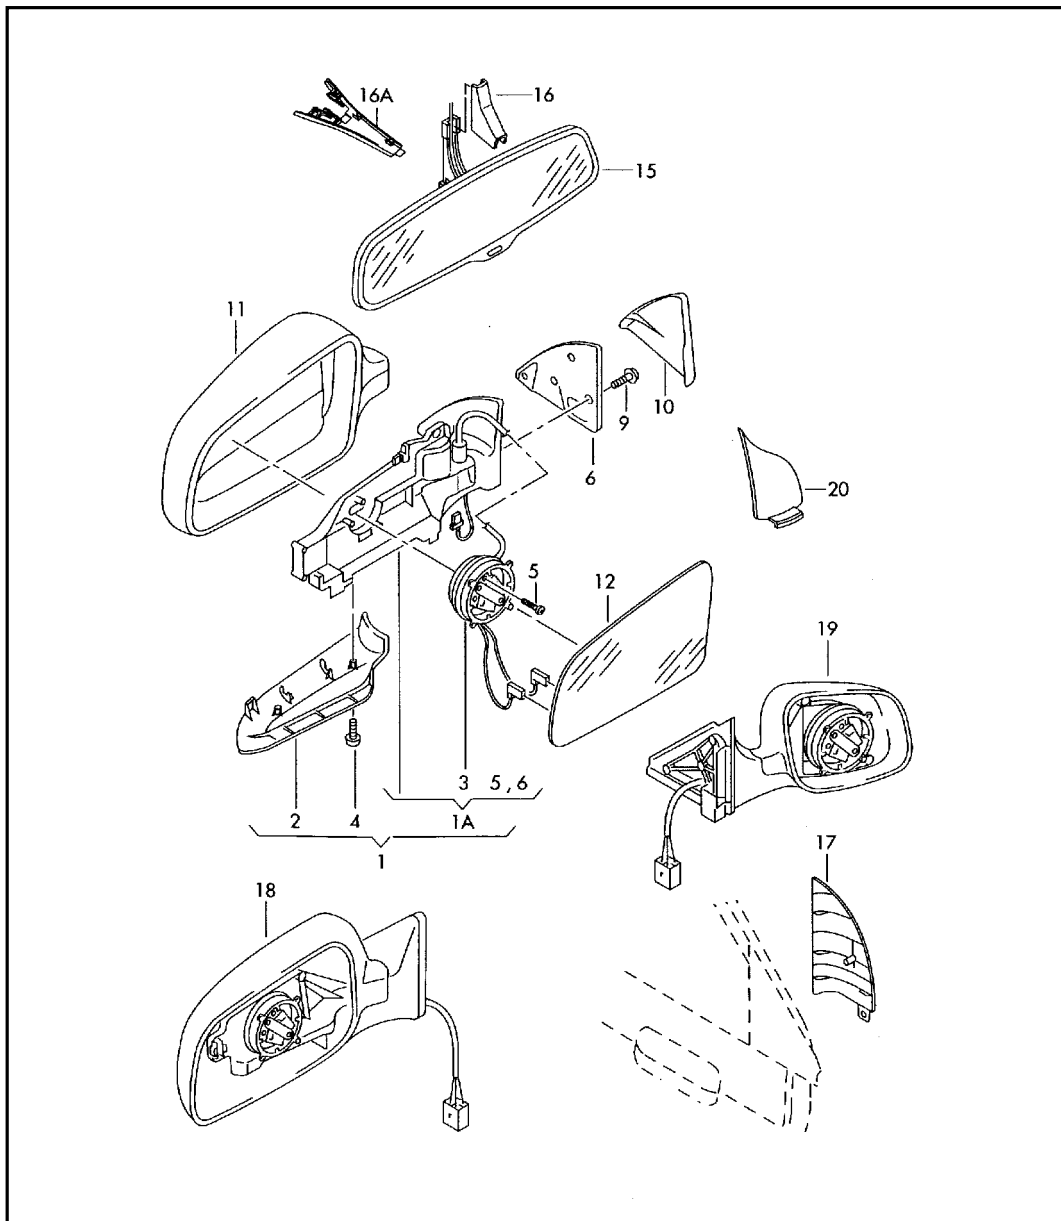

Model	Year	MG	SG	Illustration	Restrictions	UPD	21:32	11.11.2011		ETKA
A4	2006	8	57	857-40		724				

Pos	Part Number	Description	Remark	Qty	Model
(1)	8E1 858 531 AA	rear view mirror rear view mirror mounting with elec. adjuster unit	left lhd	1	PR-6XC,6XD, 6XJ
	11/04-06/0801C	satin black			
(1)	8E1 858 531 AC	rear view mirror mounting folding with elec. adjuster unit	left lhd	1	PR-6XE,6XK, 6XL
	11/04-06/0801C	satin black			
(1)	8E2 858 531 AA	rear view mirror mounting with elec. adjuster unit	left rhd	1	PR-6XC,6XD, 6XJ
	11/04-06/0801C	satin black			
(1)	8E2 858 531 AC	rear view mirror mounting folding with elec. adjuster unit	left rhd	1	PR-6XE,6XK, 6XL
	11/04-06/0801C	satin black			
(1)	8E1 858 532 AA	rear view mirror mounting with elec. adjuster unit	right lhd	1	PR-6XC,6XD, 6XJ
	11/04-06/0801C	satin black			
(1)	8E1 858 532 AC	rear view mirror mounting folding with elec. adjuster unit	right lhd	1	PR-6XE,6XK, 6XL
	11/04-06/0801C	satin black			
(1)	8E2 858 532 AA	rear view mirror mounting with elec. adjuster unit	right rhd	1	PR-6XC,6XD, 6XJ
	11/04-06/0801C	satin black			
(1)	8E2 858 532 AC	rear view mirror mounting folding with elec. adjuster unit	right rhd	1	PR-6XE,6XK, 6XL
	11/04-06/0801C	satin black			
-	AKD 497 010 04	sealing cord in coils of 10m 'order unit 1' adhesives and sealing compound		2	
	11/04-06/08R10	sealing cord	10X2MM		
(2)	8E0 858 523 A	trim	left	1	
	11/04-06/0801C	satin black			